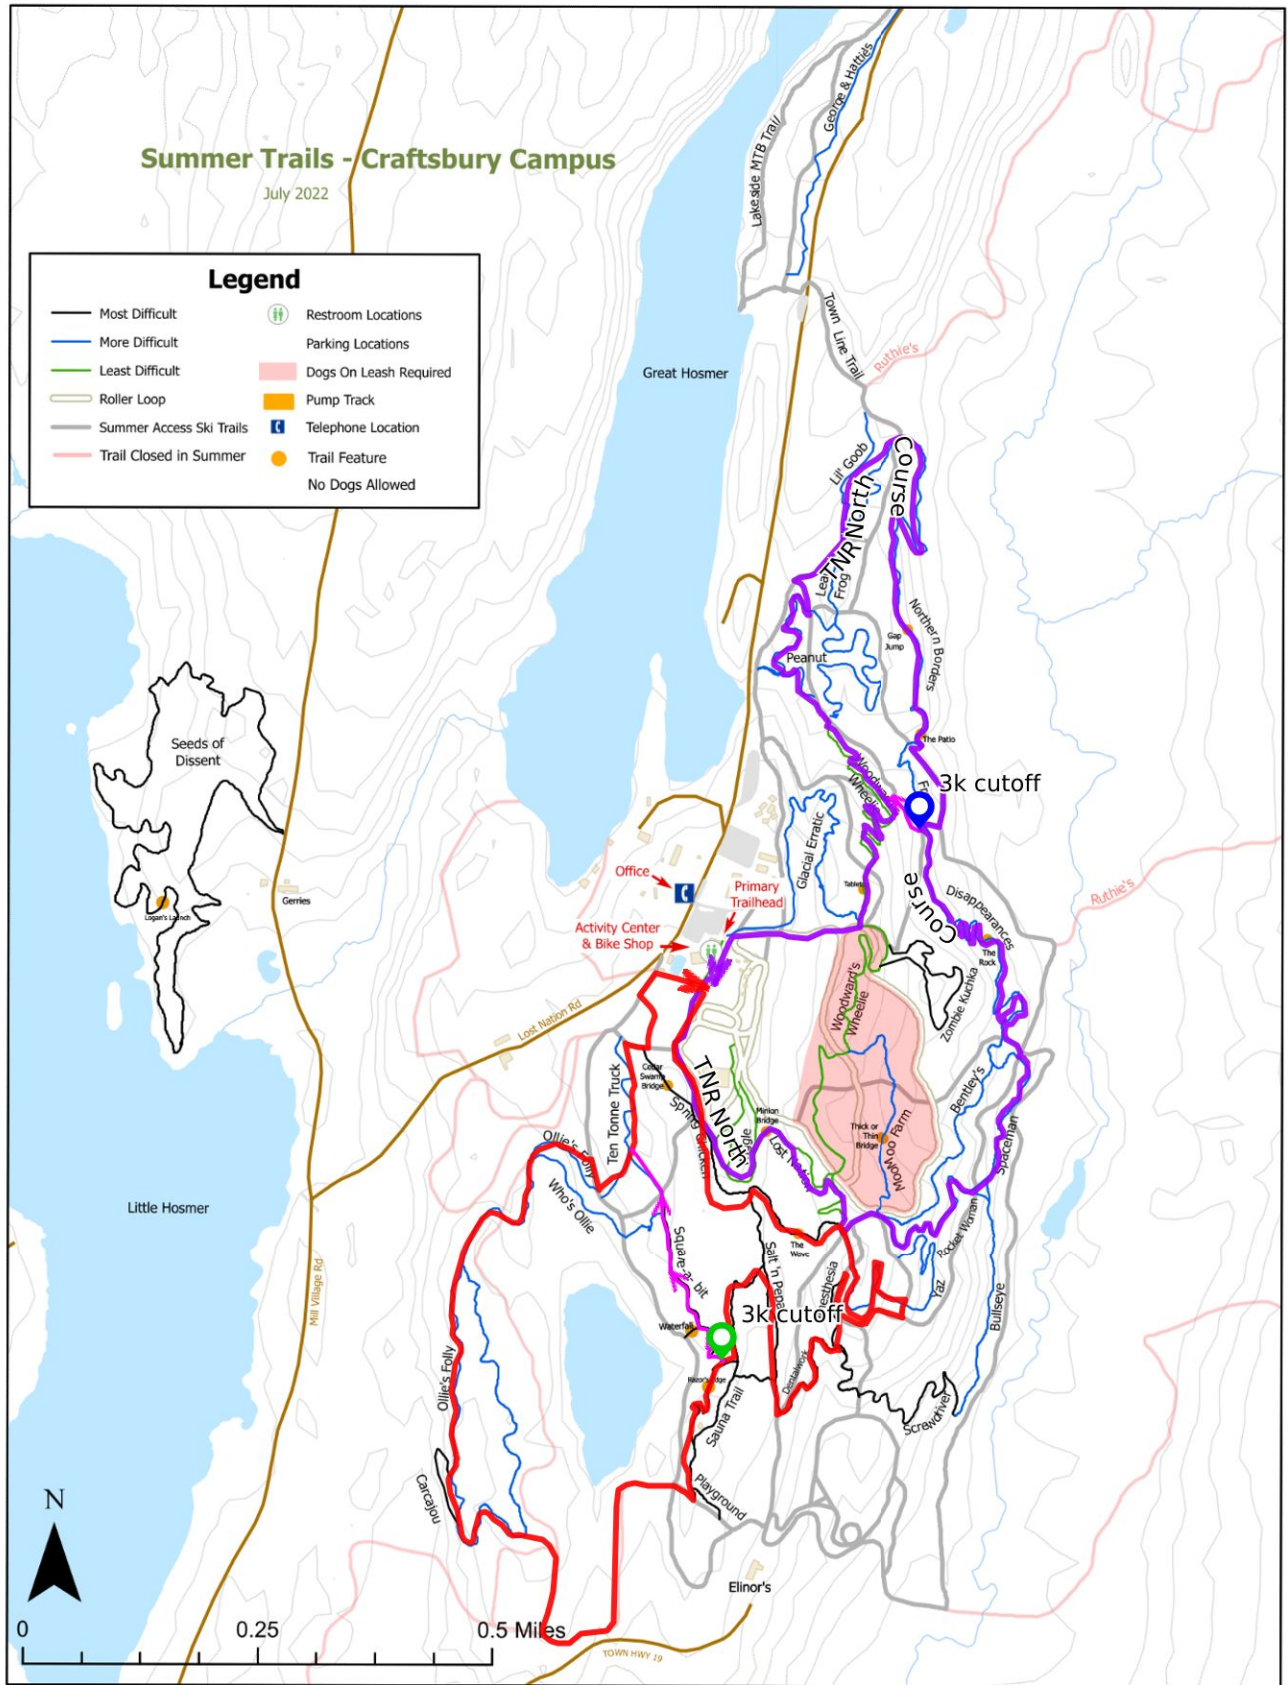

Summer Trails - Craftsbury Campus

July 2022

Legend

Most Difficult	Restroom Locations
More Difficult	Parking Locations
Least Difficult	Dogs On Leash Required
Roller Loop	Pump Track
Summer Access Ski Trails	Telephone Location
Trail Closed in Summer	Trail Feature
	No Dogs Allowed

Mercator Projection
 WGS84
 UTM Zone 18T
 CALTOPO

↑
 MN
 -14.2°