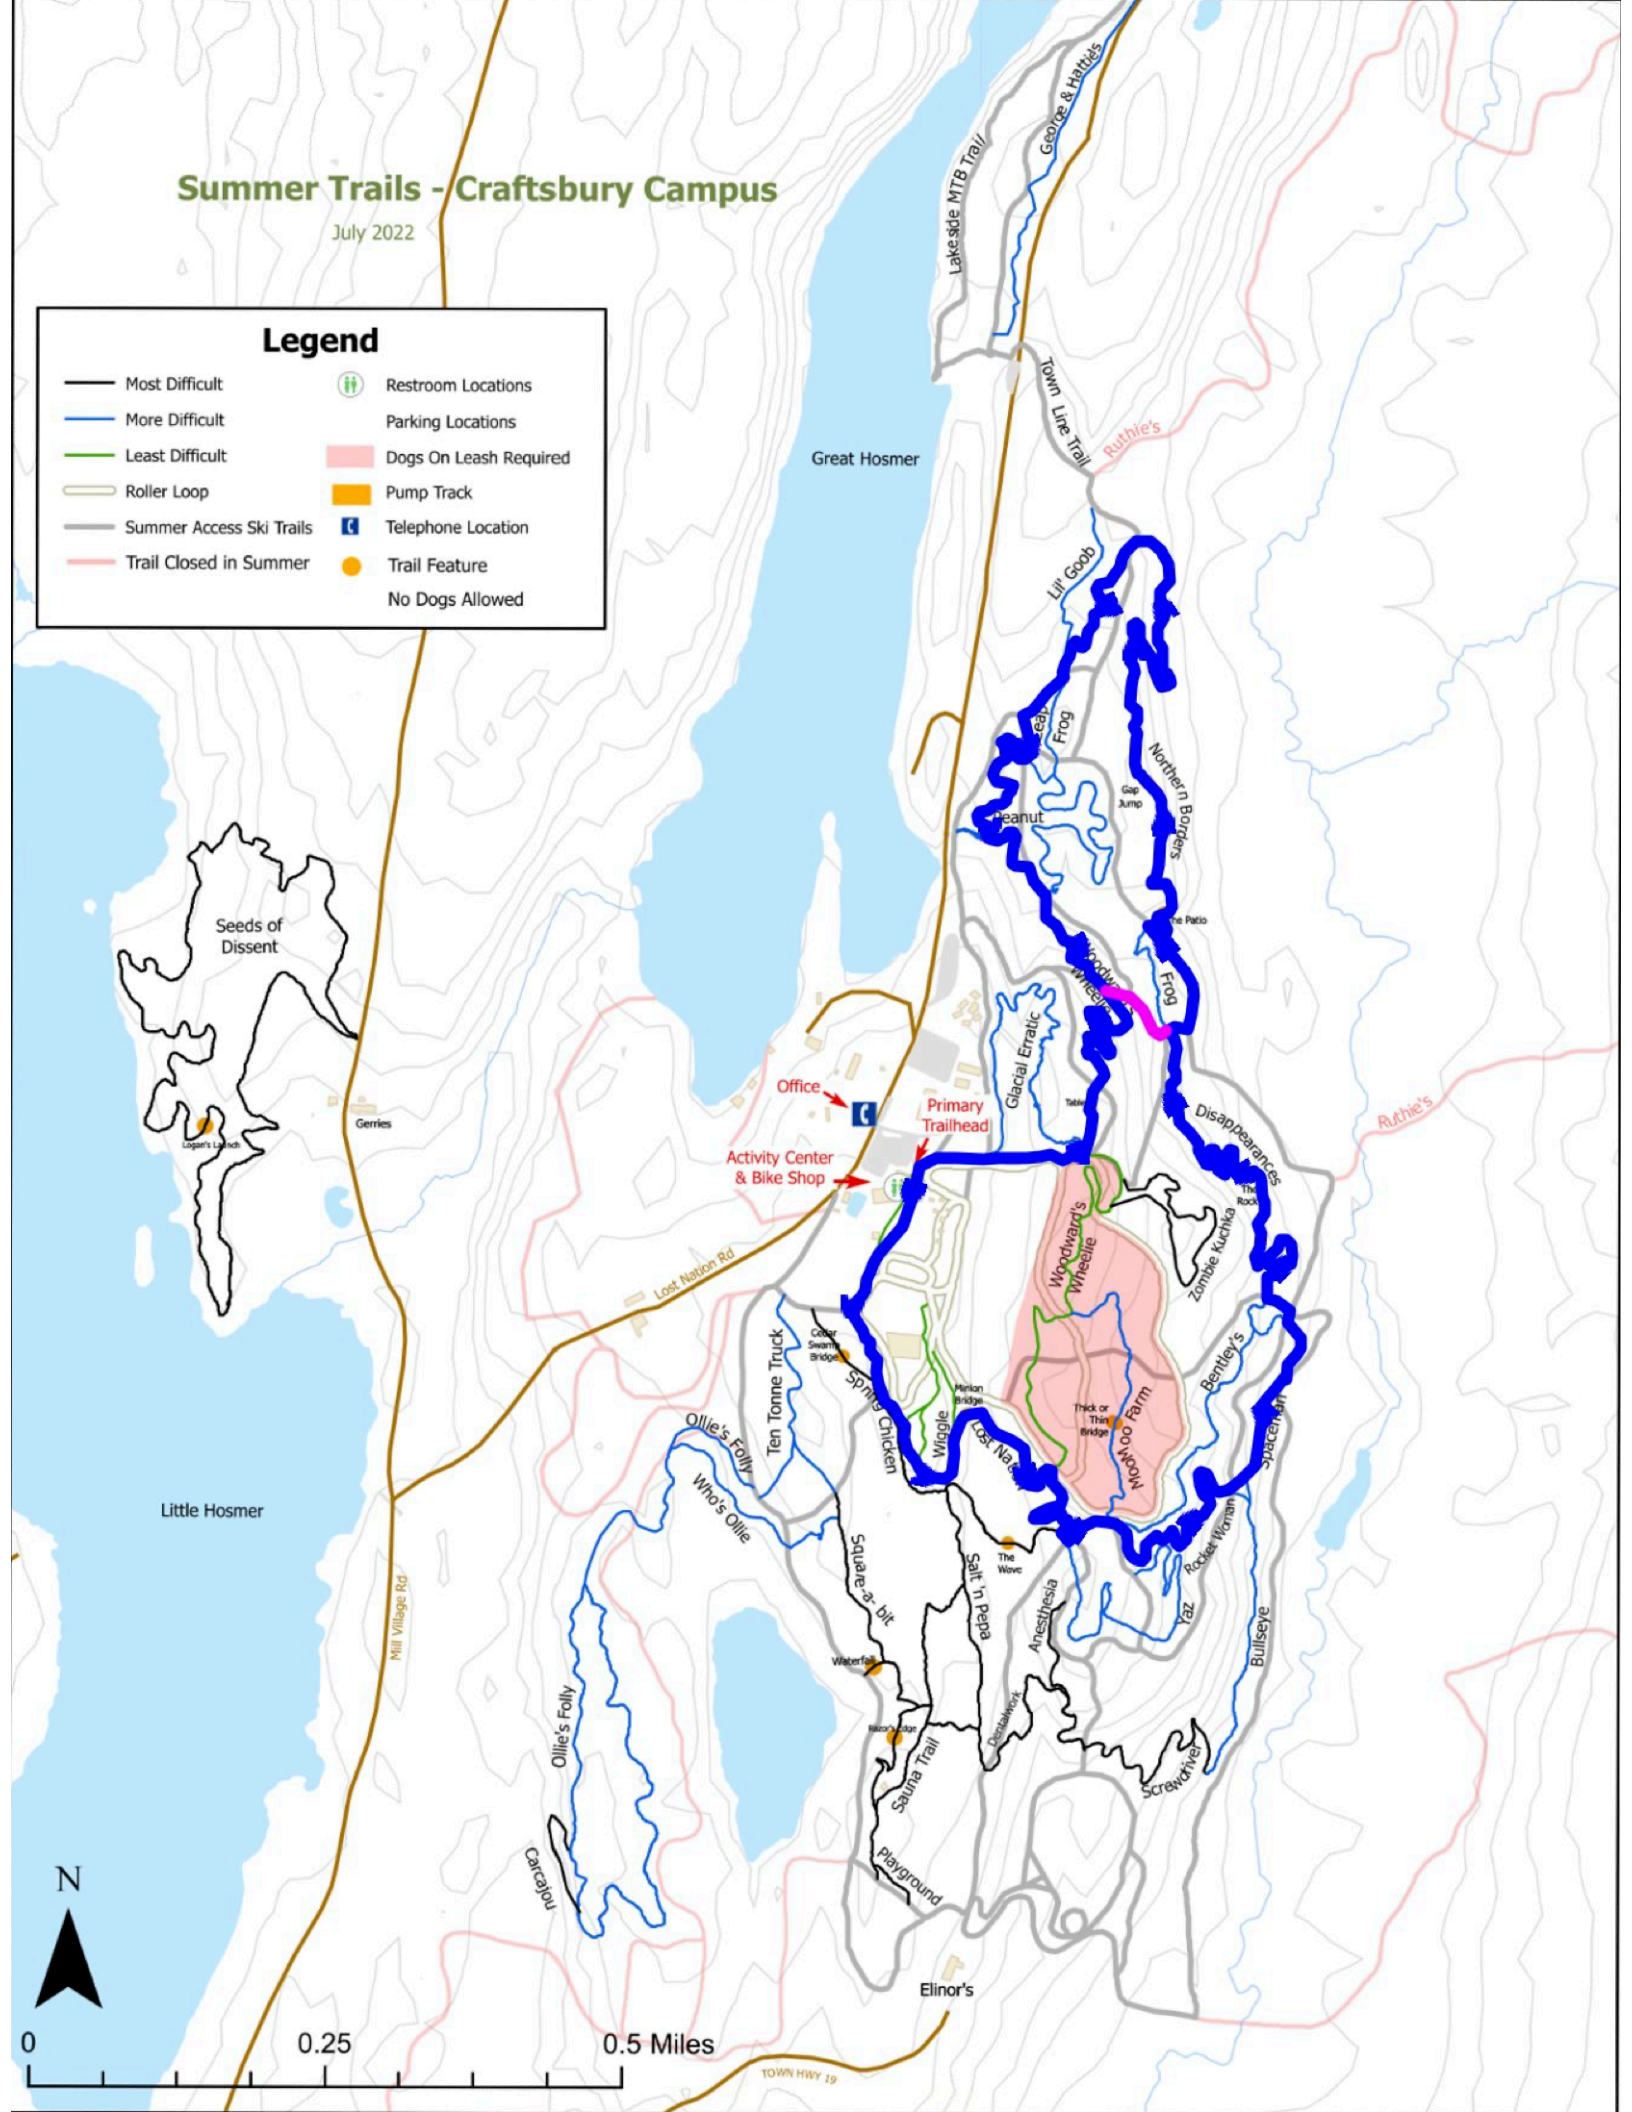

Summer Trails - Craftsbury Campus

July 2022

Legend

- Most Difficult
- More Difficult
- Least Difficult
- Roller Loop
- Summer Access Ski Trails
- Trail Closed in Summer
- ♿ Restroom Locations
- P Parking Locations
- Dogs On Leash Required
- Pump Track
- ☎ Telephone Location
- Trail Feature
- No Dogs Allowed

TOWN HWY 19