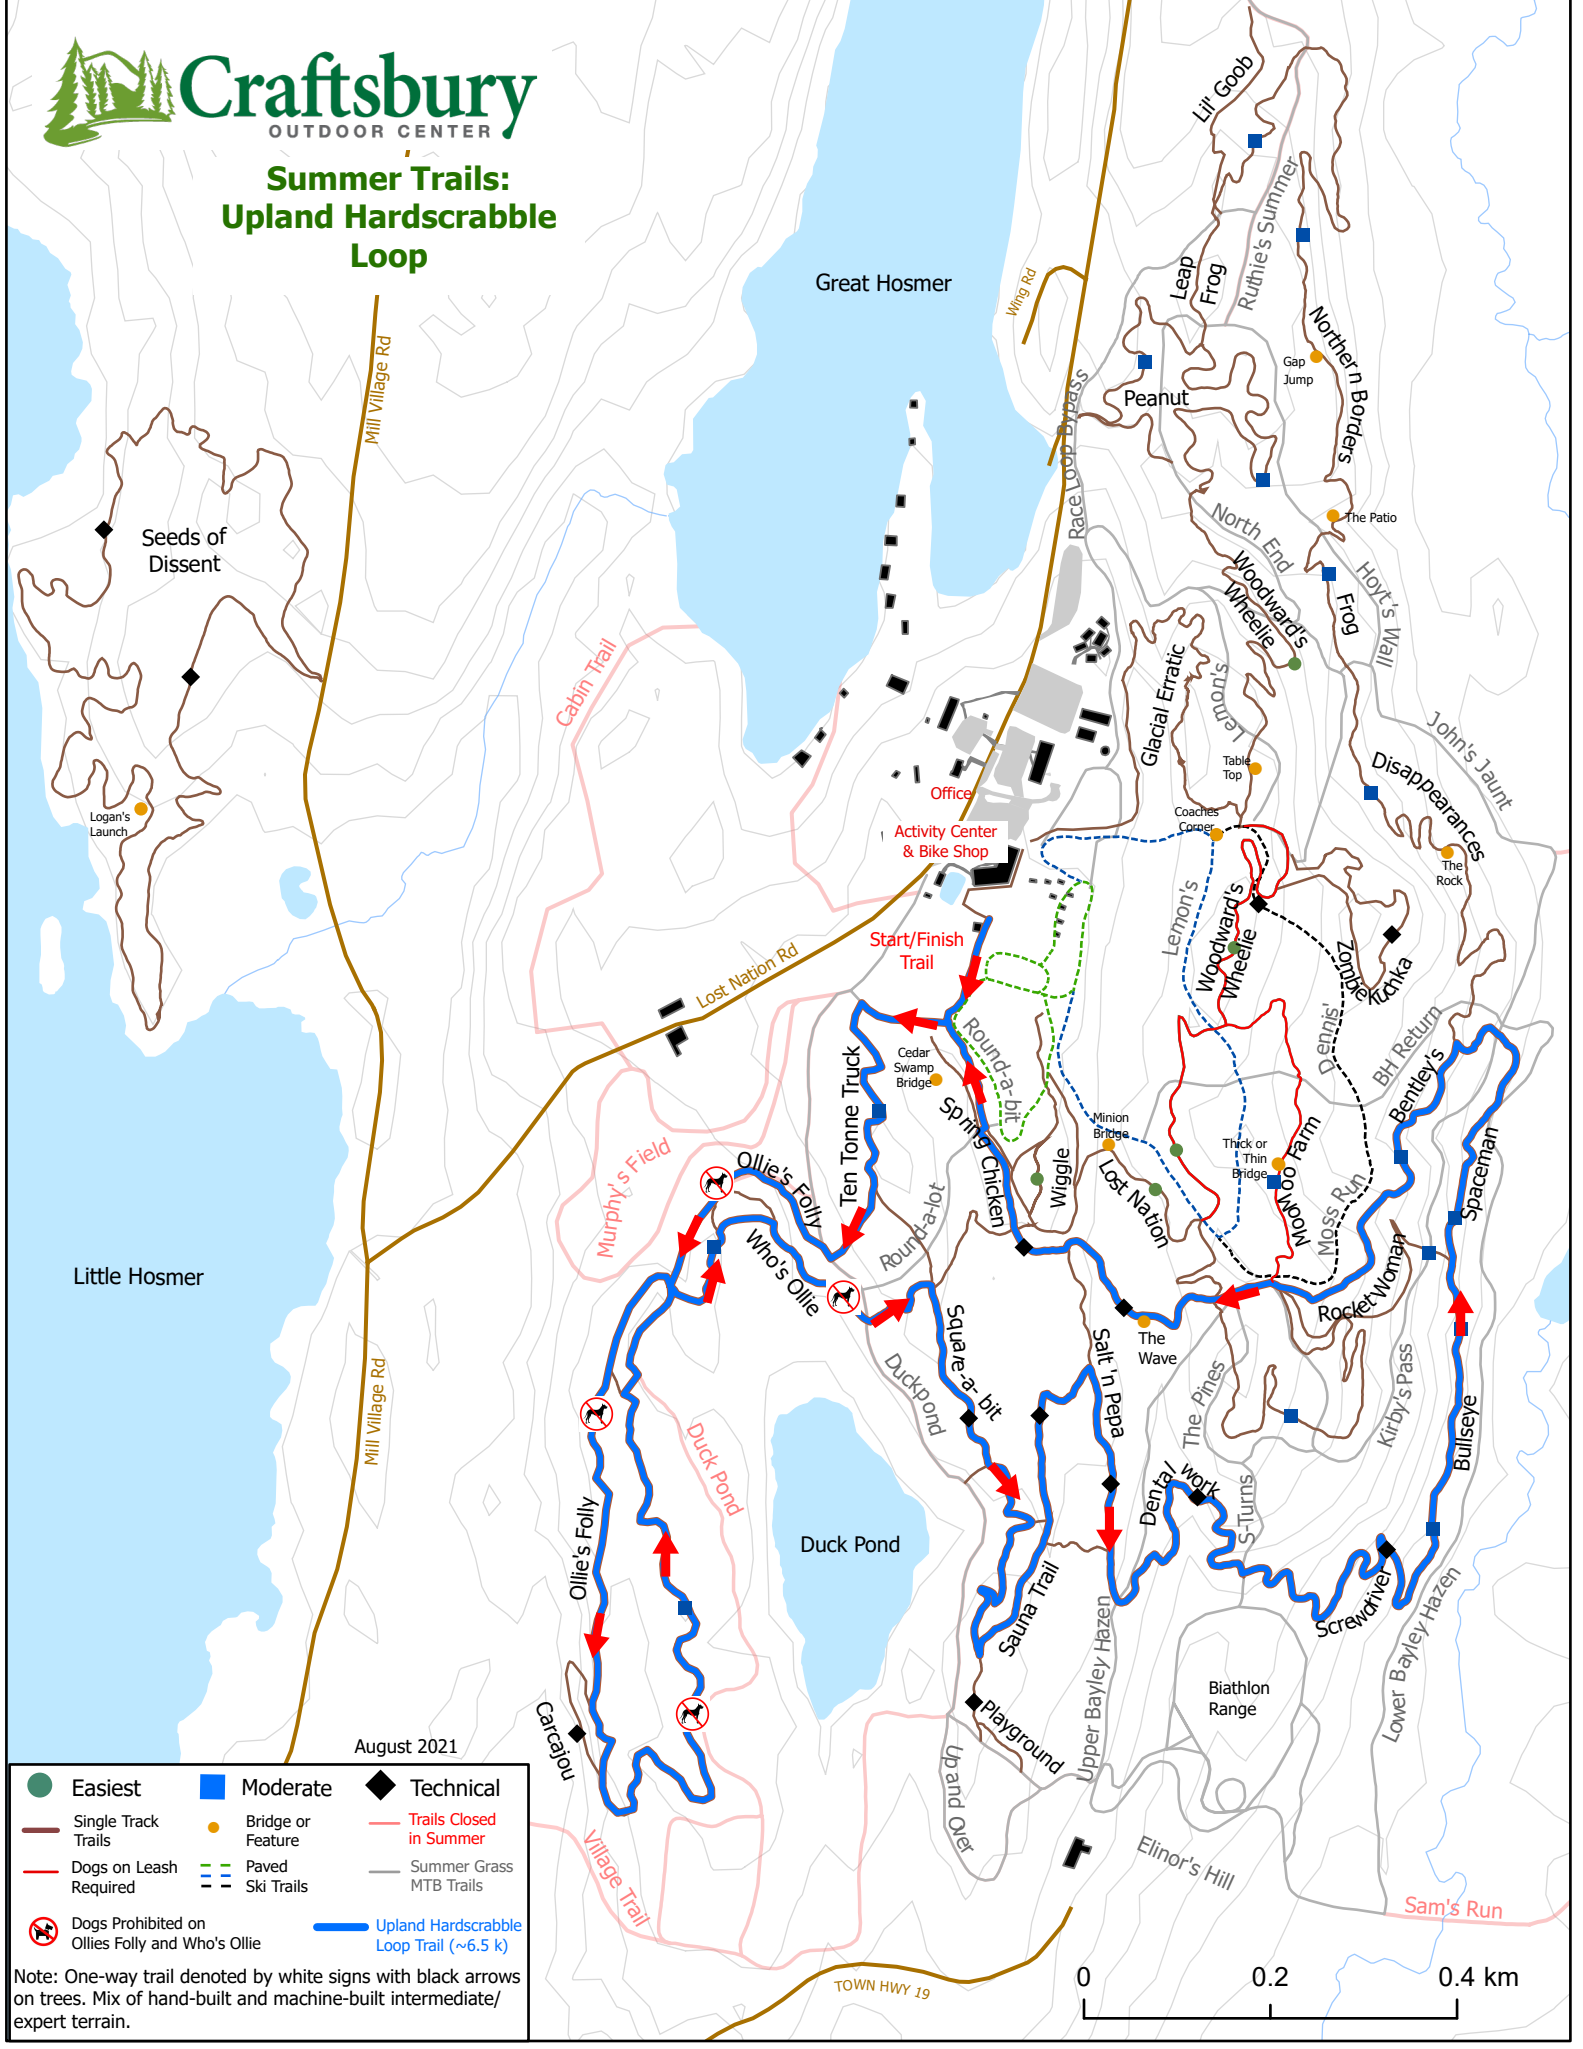

Craftsbury OUTDOOR CENTER

Summer Trails: Upland Hardscrabble Loop

August 2021

- | | | |
|--|-------------------|---|
| Easiest | Moderate | Technical |
| Single Track Trails | Bridge or Feature | Trails Closed in Summer |
| Dogs on Leash Required | Paved | Summer Grass MTB Trails |
| Dogs Prohibited on Ollie's Folly and Who's Ollie | Ski Trails | Upland Hardscrabble Loop Trail (~6.5 k) |

Note: One-way trail denoted by white signs with black arrows on trees. Mix of hand-built and machine-built intermediate/expert terrain.